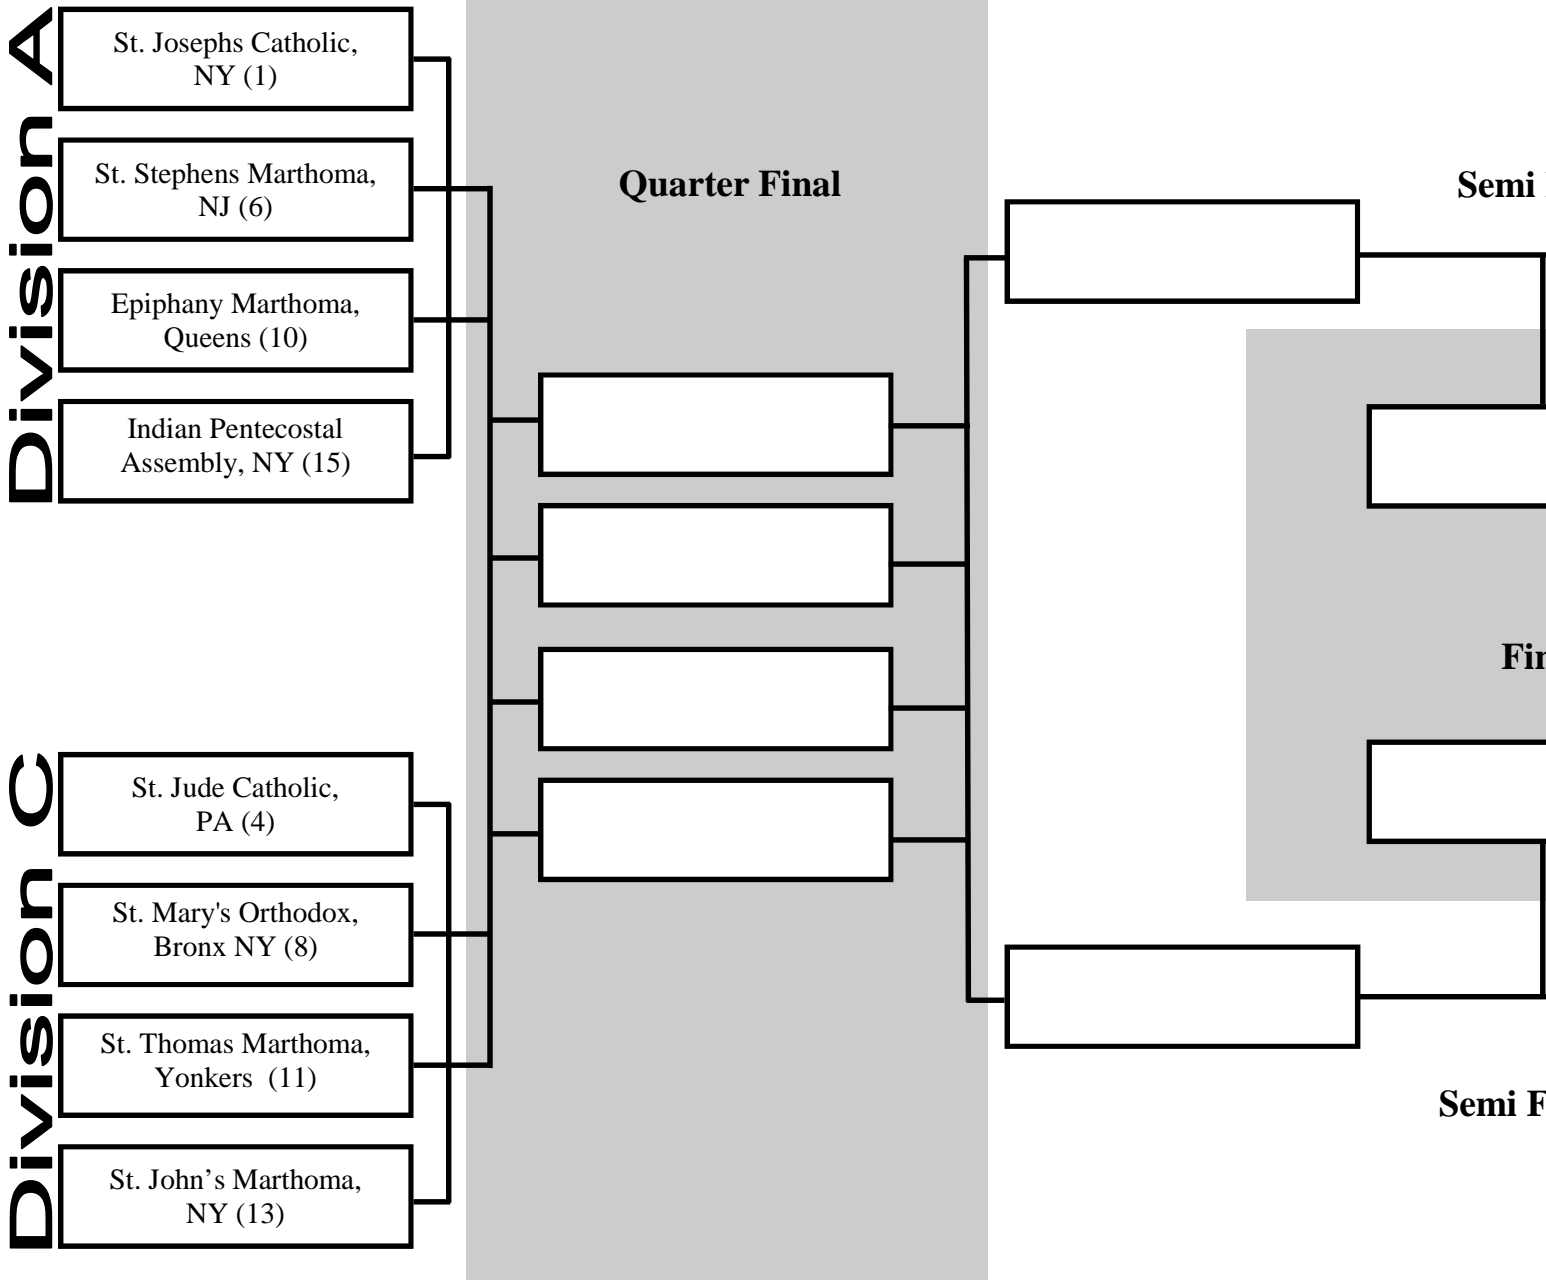

WE REBUILD TRANSMISSIONS
 FAST - RELIABLE - FRIENDLY SERVICE

Conference 1 Brackets

Tournament Format

Teams will be placed in a four team bracket. Every team in each bracket will play each other. So each team is guaranteed 3 games. The two teams with the best records in each bracket will advance to the quarter final round, where the top seed in each bracket will play the second seed in the other bracket in their conference.