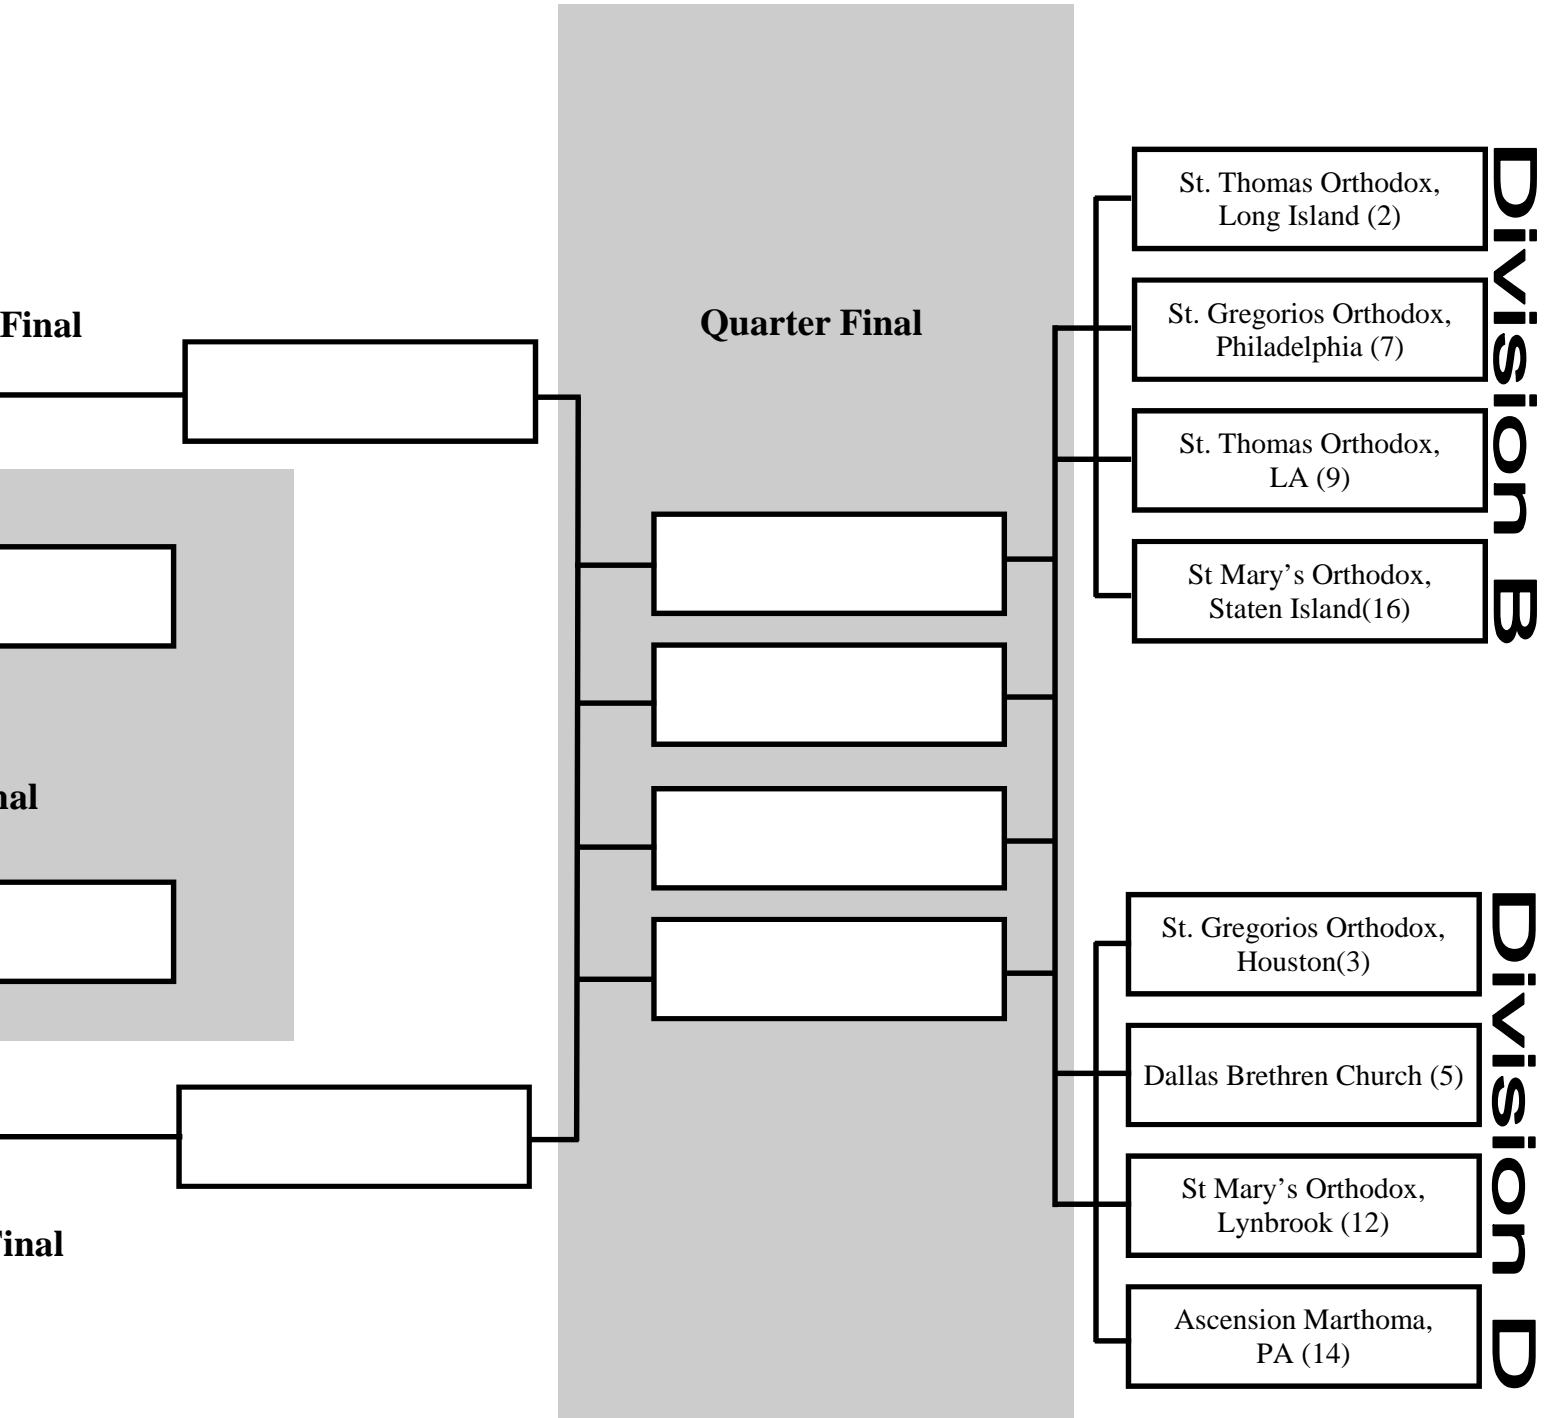

Conference 2 Brackets

Overtime:

All overtime periods are 2 minutes, and clock will stop for all dead balls. Each team is allowed One (20 second) timeout per overtime period.

Teams:

Fouls of any kind assessed to any member of the team will be counted as team fouls.
From the 7th team foul it will be a 1-and-1 situation.
From 10th team foul onwards the opposing team shoots 2 free throws.

Players:

Players have 6 personal fouls
A player will be disqualified upon committing his sixth foul of any type (including technical fouls), or his second technical foul.
Players have 2 technical fouls; technical fouls are counted as both personal fouls and technical fouls.
A technical foul on any team personnel (player, coach, bench, etc.) results in the opposing team receiving one free throw.
Players have 2 flagrant fouls; flagrant fouls are counted as both personal fouls and flagrant fouls.
Any flagrant, unsportsmanlike foul shall result in two free throws for the opposite team, and loss of possession.